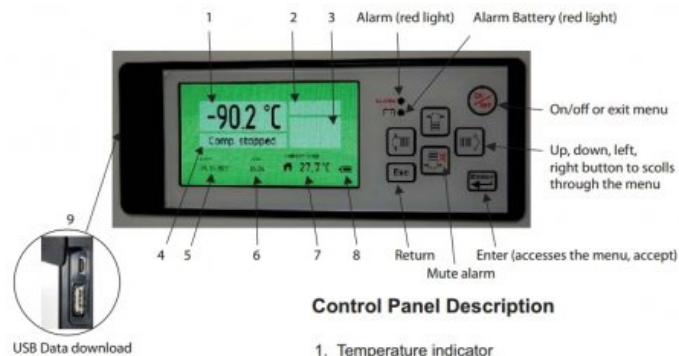

### Control Panel Description

1. Temperature indicator
2. Alarm indicator
3. Alarm-icons
4. Compressor indication
5. Date indication
6. Hour indication
7. Ambient temperature indicator
8. Battery level
9. USB-Connection